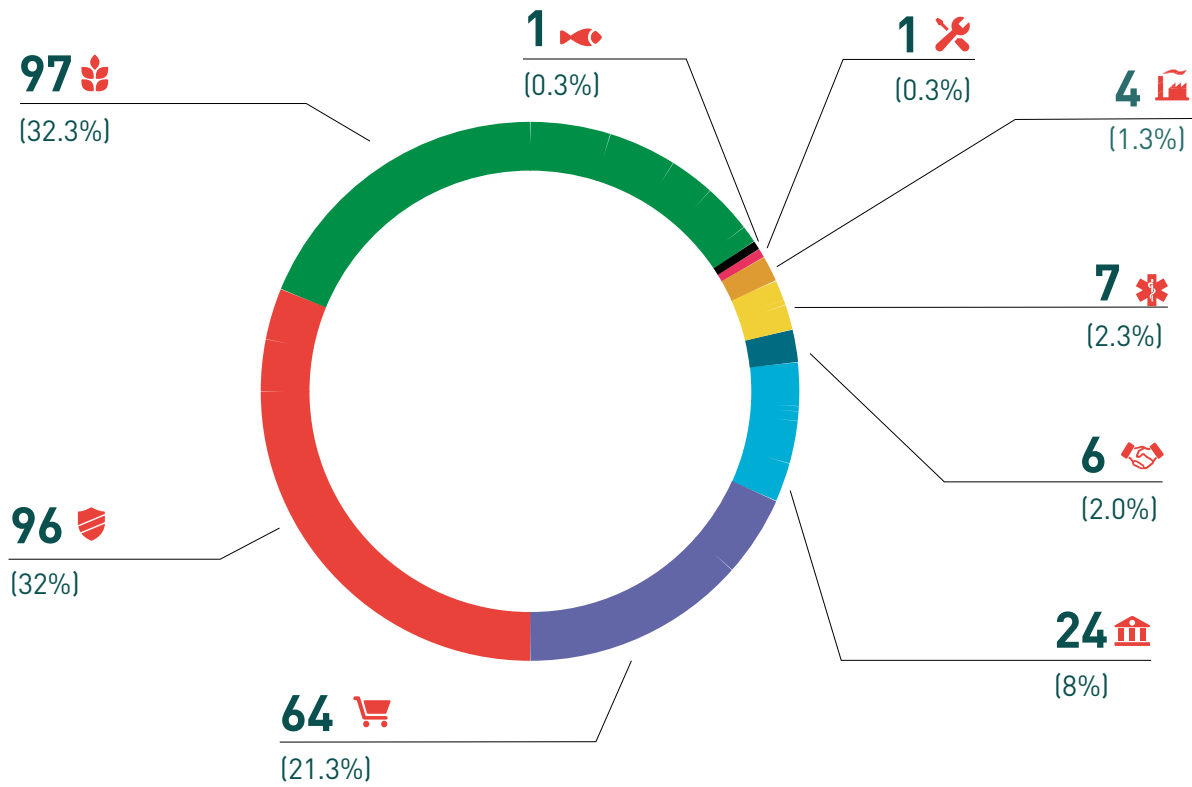

TOP 300 TURNOVER/GDP PER CAPITA

Economic activities

SECTOR LEGEND

- 🌿 AGRICULTURE INCLUDING FORESTRY AND FOOD INDUSTRIES UNDER CONTROL OF PRODUCERS
- 🏭 INDUSTRY
- 🎓 EDUCATION, HEALTH AND SOCIAL WORK
- 🏠 HOUSING
- 🏢 FINANCIAL SERVICE
- 🛒 WHOLESALE AND RETAIL TRADE
- 👤 FISHING
- 👥 OTHER SERVICES
- 🔧 UTILITIES
- 🛡️ INSURANCE